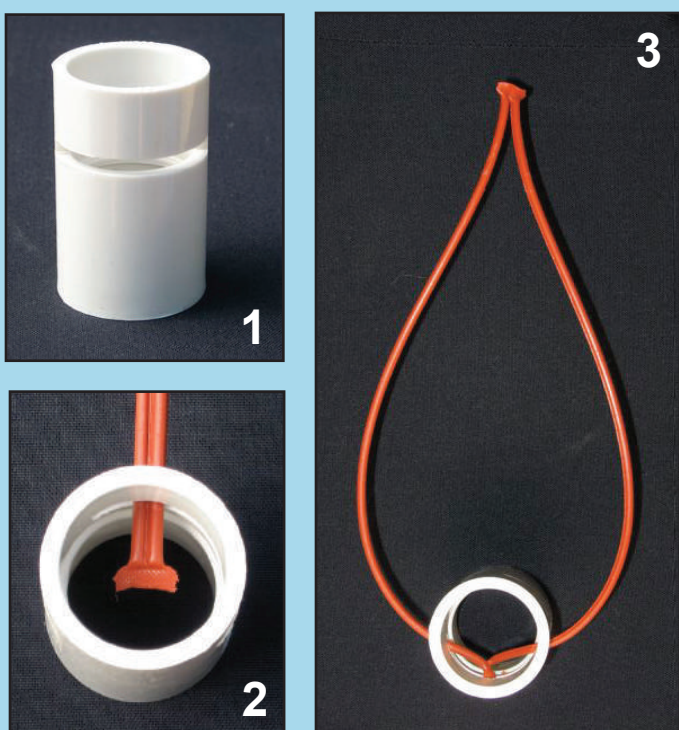

- Isomate CM/OFM TT slowly releases pheromone for season-long mating disruption of codling moth and releases pheromone for oriental fruit moth and lesser appleworm for 90 days.
- Superior dispensing technology delivers consistent, uniform release rate.
- Twin-tube design for easy, quick application.
- Isomate can provide season long activity for CM and economically controls codling moth, oriental fruit moth and lesser appleworm.
- Extensively tested by leading university and public institutions.
- Highly trained and experienced staff in mating disruption technology and IPM.
- No batteries, no programming, no mechanics required.
- Most widely used mating disruption technology in the world.
- Compatible with other control methods.
- Long-term use can successfully reduce internal feeder pests to very low levels.
- Not toxic to bees or beneficial insects and mites.
- Requires no worker re-entry period or pre-harvest interval.
- Provides greater flexibility to schedule thinning, summer pruning, tree training and irrigation.
- Residue free.
- No groundwater contamination when used as directed.
- Not affected by rainfall, overhead irrigation, or over-tree cooling.
- **WORRY FREE MATING DISRUPTION!**

ISOMATE-CM/OFM TT IS FAST AND EASY TO APPLY

Insert CM/OFM TT dispenser until it stops at notch in the middle of coupling. Spread dispenser the length of the cut in the coupling. Flip dispenser back over coupling to lock in position. For information on how to make applicators and how to apply, visit our website or contact your local distributor.