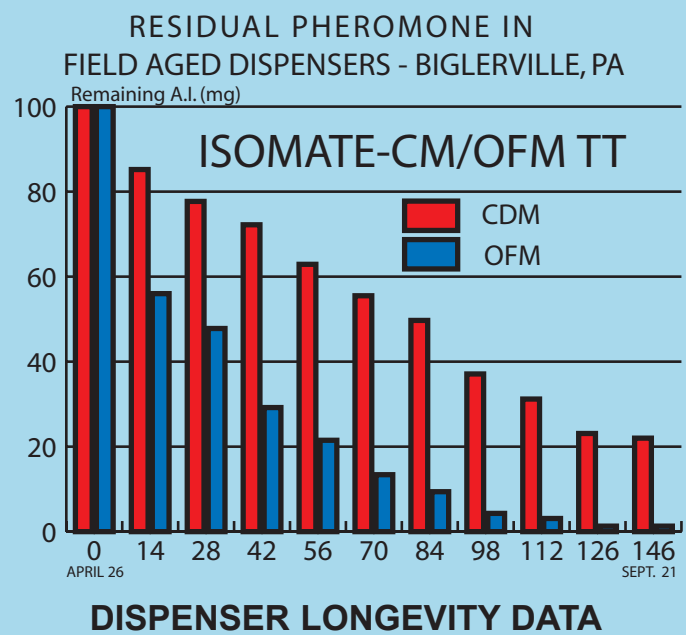

CBC (America) Inc.
Fine Chemicals Division
55 Mall Dr.
Commack, NY U.S.A.
Tel: (631) 864-9700

www.pacificbiocontrol.com